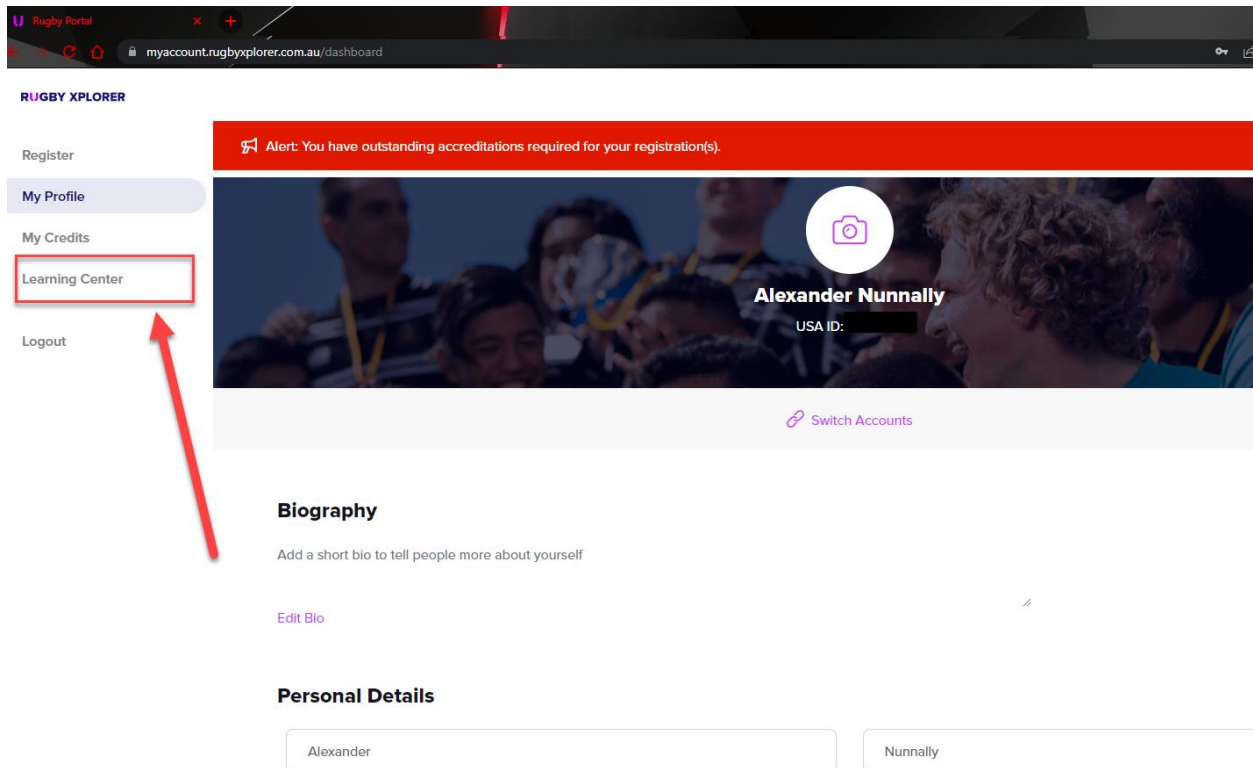

Web link: <https://myaccount.rugbyexplorer.com.au/>

Login or create a new account

Go to Learning Center

Click your profile

Click on Course Catalog

Select L1 Referee Course

The screenshot shows the USA Rugby Course Catalog interface. At the top, there is a search bar and navigation links for 'Learner Dashboard' and 'Course Catalog'. Below the search bar, there are filter options and a search input field. The main content area displays a grid of course cards under the heading 'Level 1 Courses'. The 'Level 1 Referee Course' card is highlighted with a red box and a red arrow pointing to it. The card shows the course title, a 'New' badge, a price of \$85.00, and the text 'ILT (Instructor-Led Training)'. Other visible course cards include 'Rugby's Safety Basics' (FREE), 'Level 1 Coach Course (formerly L200)' (\$125.00), 'Level 1 Coach of Match Officials (CMO) Course' (\$85.00), and 'Level 1 Strength and Conditioning (Adult) Course' (\$95.00). Below the grid, there is a section for 'Level 2 and Continuing Education Courses'.

Select session in Salt Lake City. Add to Cart

The screenshot shows the details page for the 'Level 1 Referee Course'. The page includes a course image, the course title, ID (I-YVMNL1), and a list of instructors. The price is listed as \$85.00. A dropdown menu for 'Select session' is highlighted with a red box and shows 'Salt Lake City, UT' as the selected option, with dates '02/24/2023 - 02/25/2023' and location 'Zion's Bank Stadium'. Below the dropdown is a blue 'ADD TO CART' button, which is also highlighted with a red arrow. At the bottom, there is a 'SESSIONS' tab showing '16 Sessions' and a section for 'Other courses that may interest you...' featuring a 'Level 1 Coach of Match Officials' course for \$85.00.