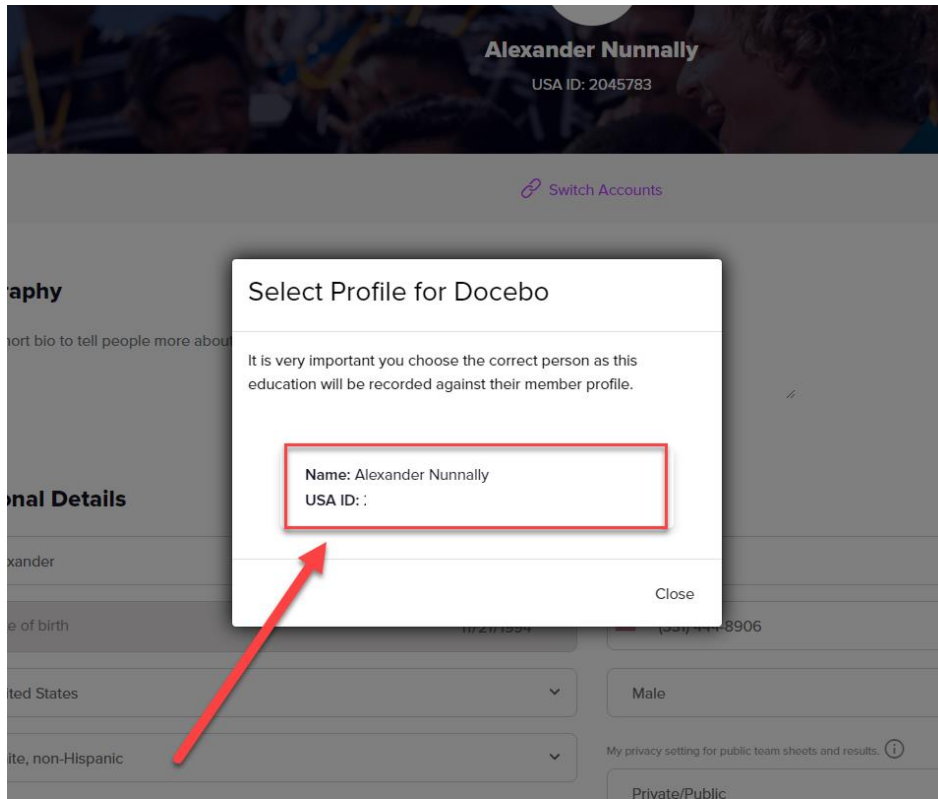

Web link: <https://myaccount.rugbyexplorer.com.au/>

Login or create a new account

Go to Learning Center

Click your profile

Click on Course Catalog

Select L1 Referee Course

The screenshot shows the USA Rugby Course Catalog interface. At the top, there is a search bar and navigation links for 'Learner Dashboard' and 'Course Catalog'. Below the search bar, there are filter options and a search input field. The main content area displays a grid of course cards under the heading 'Level 1 Courses'. The 'Level 1 Referee Course' card is highlighted with a red box and a red arrow pointing to it. The card shows the course title, a 'New' badge, a price of \$85.00, and the text 'ILT (Instructor-Led Training)'. Other visible course cards include 'Rugby's Safety Basics' (FREE), 'Level 1 Coach Course (formerly L200)' (\$125.00), 'Level 1 Coach of Match Officials (CMO) Course' (\$85.00), and 'Level 1 Strength and Conditioning (Adult) Course' (\$95.00). Below the grid, there is a section for 'Level 2 and Continuing Education Courses'.

Select session in Salt Lake City. Add to Cart

The screenshot shows the details page for the 'Level 1 Referee Course'. The page includes a course image, the course title, ID (I-YVMNL1), and a list of instructors. The price is listed as \$85.00. A dropdown menu for 'Select session' is highlighted with a red box and shows 'Salt Lake City, UT' as the selected option, with dates '02/24/2023 - 02/25/2023' and location 'Zion's Bank Stadium'. Below the dropdown is a blue 'ADD TO CART' button, which is also highlighted with a red arrow. At the bottom, there is a 'SESSIONS' tab showing '16 Sessions' and a section for 'Other courses that may interest you...' featuring a 'Level 1 Coach of Match Officials' course for \$85.00.